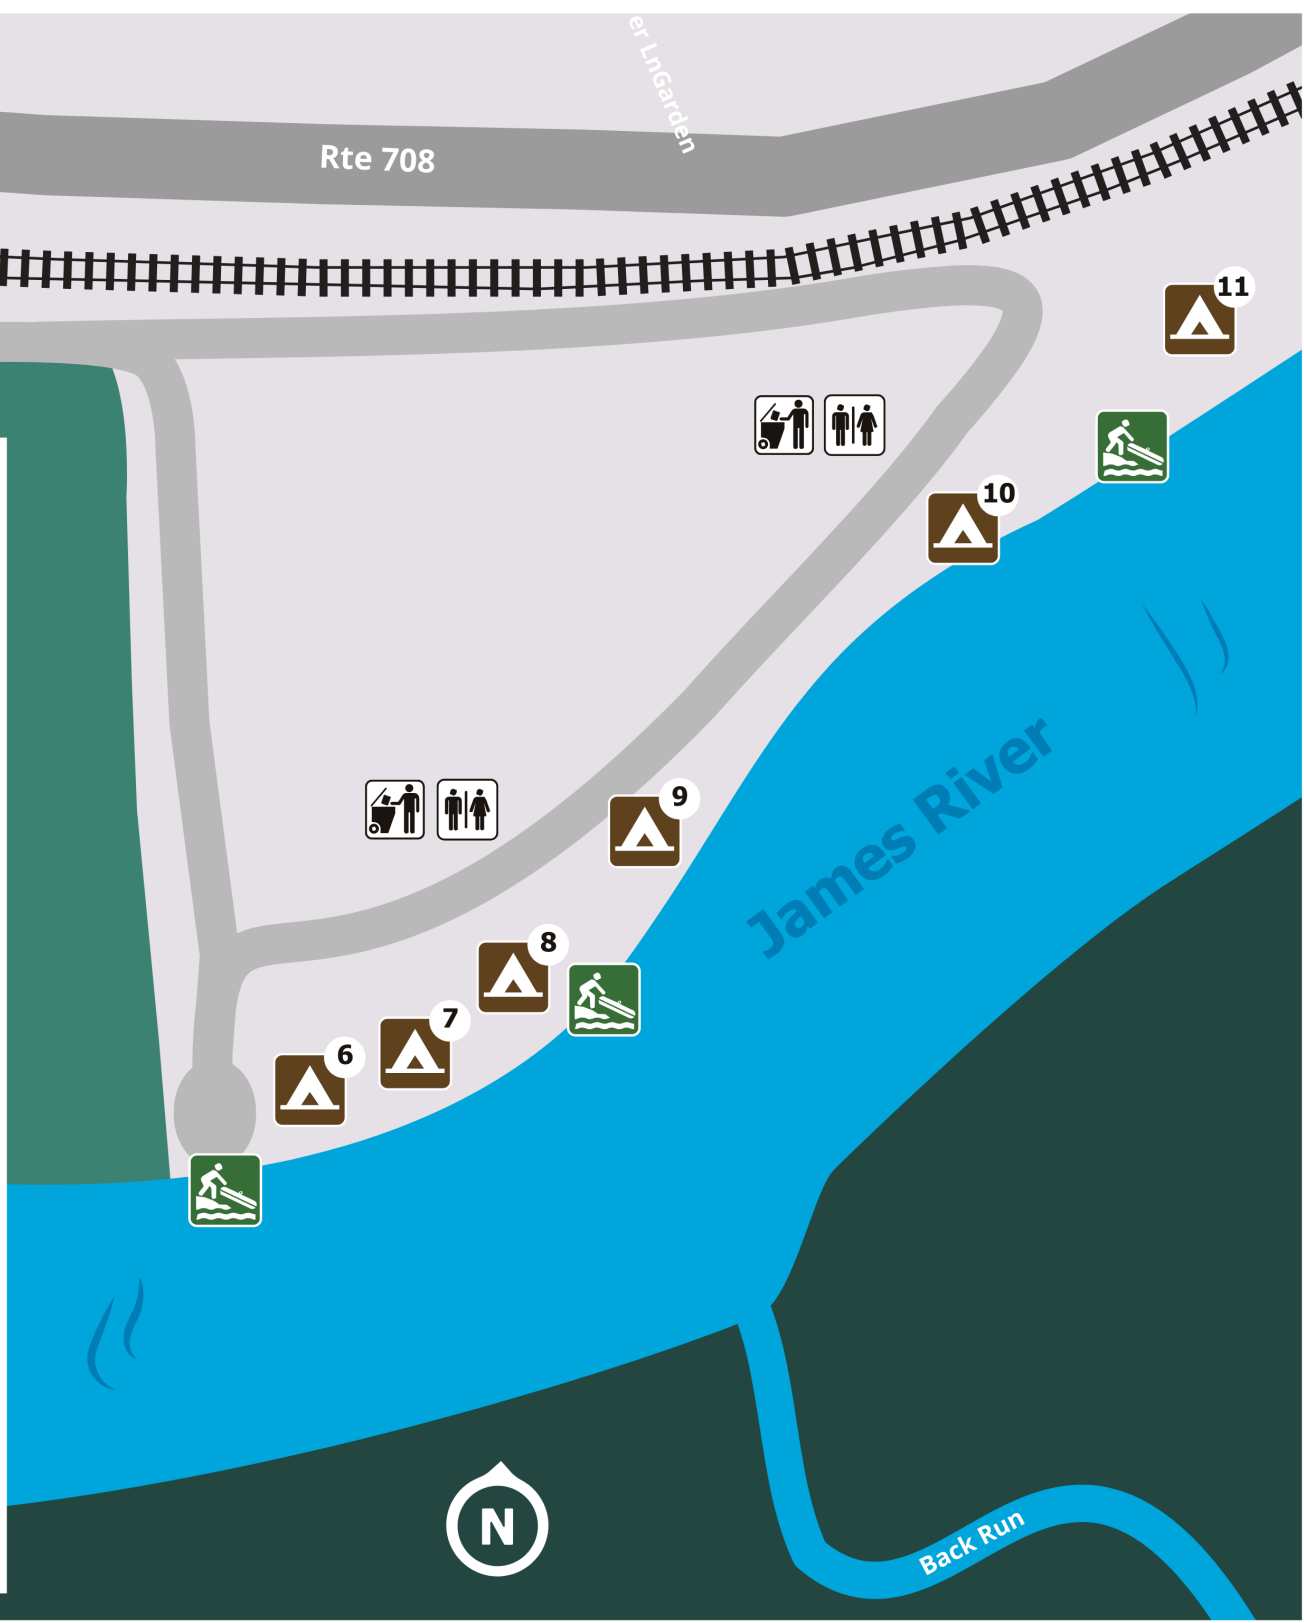

Gilmore Mills Rd

Rte 708

er LnGarden

Neighboring Property

Back Run Campground

1019 Gilmore Mills Rd Natural
Bridge Station, VA 24579 River
Mile 53.3 After Hours Contact:
540-261-7334

 - Campsite

 - Boat Landing

 - Restrooms

 - Trash

Twin River Outfitters
540-254-8012
canoevirginia.net

James River

Back Run